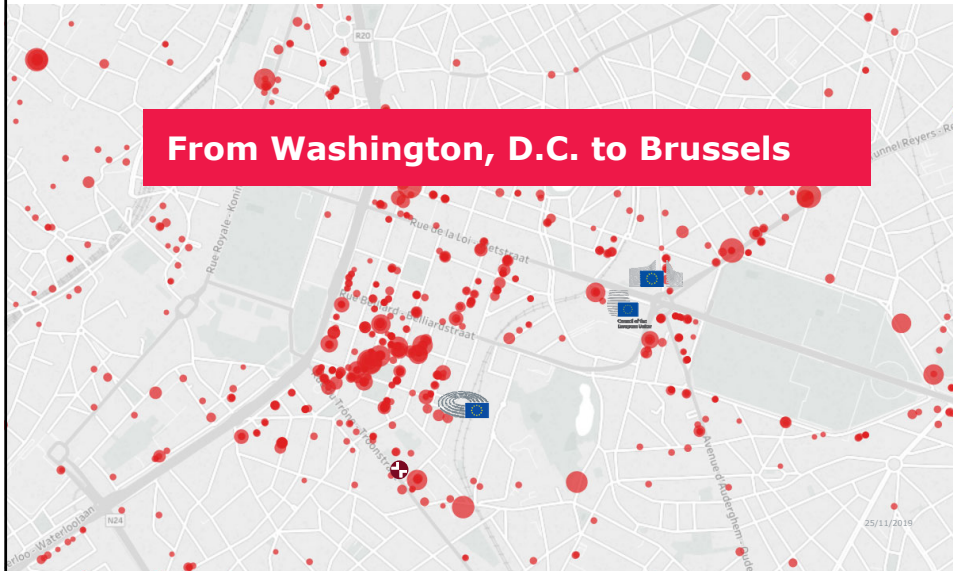

## Movetia Annual Higher Education Event 2019 – Lugano, 21/22 Nov.

**SwissCore**  
Contact Office for European Research  
Innovation and Education

### From Washington, D.C. to Brussels