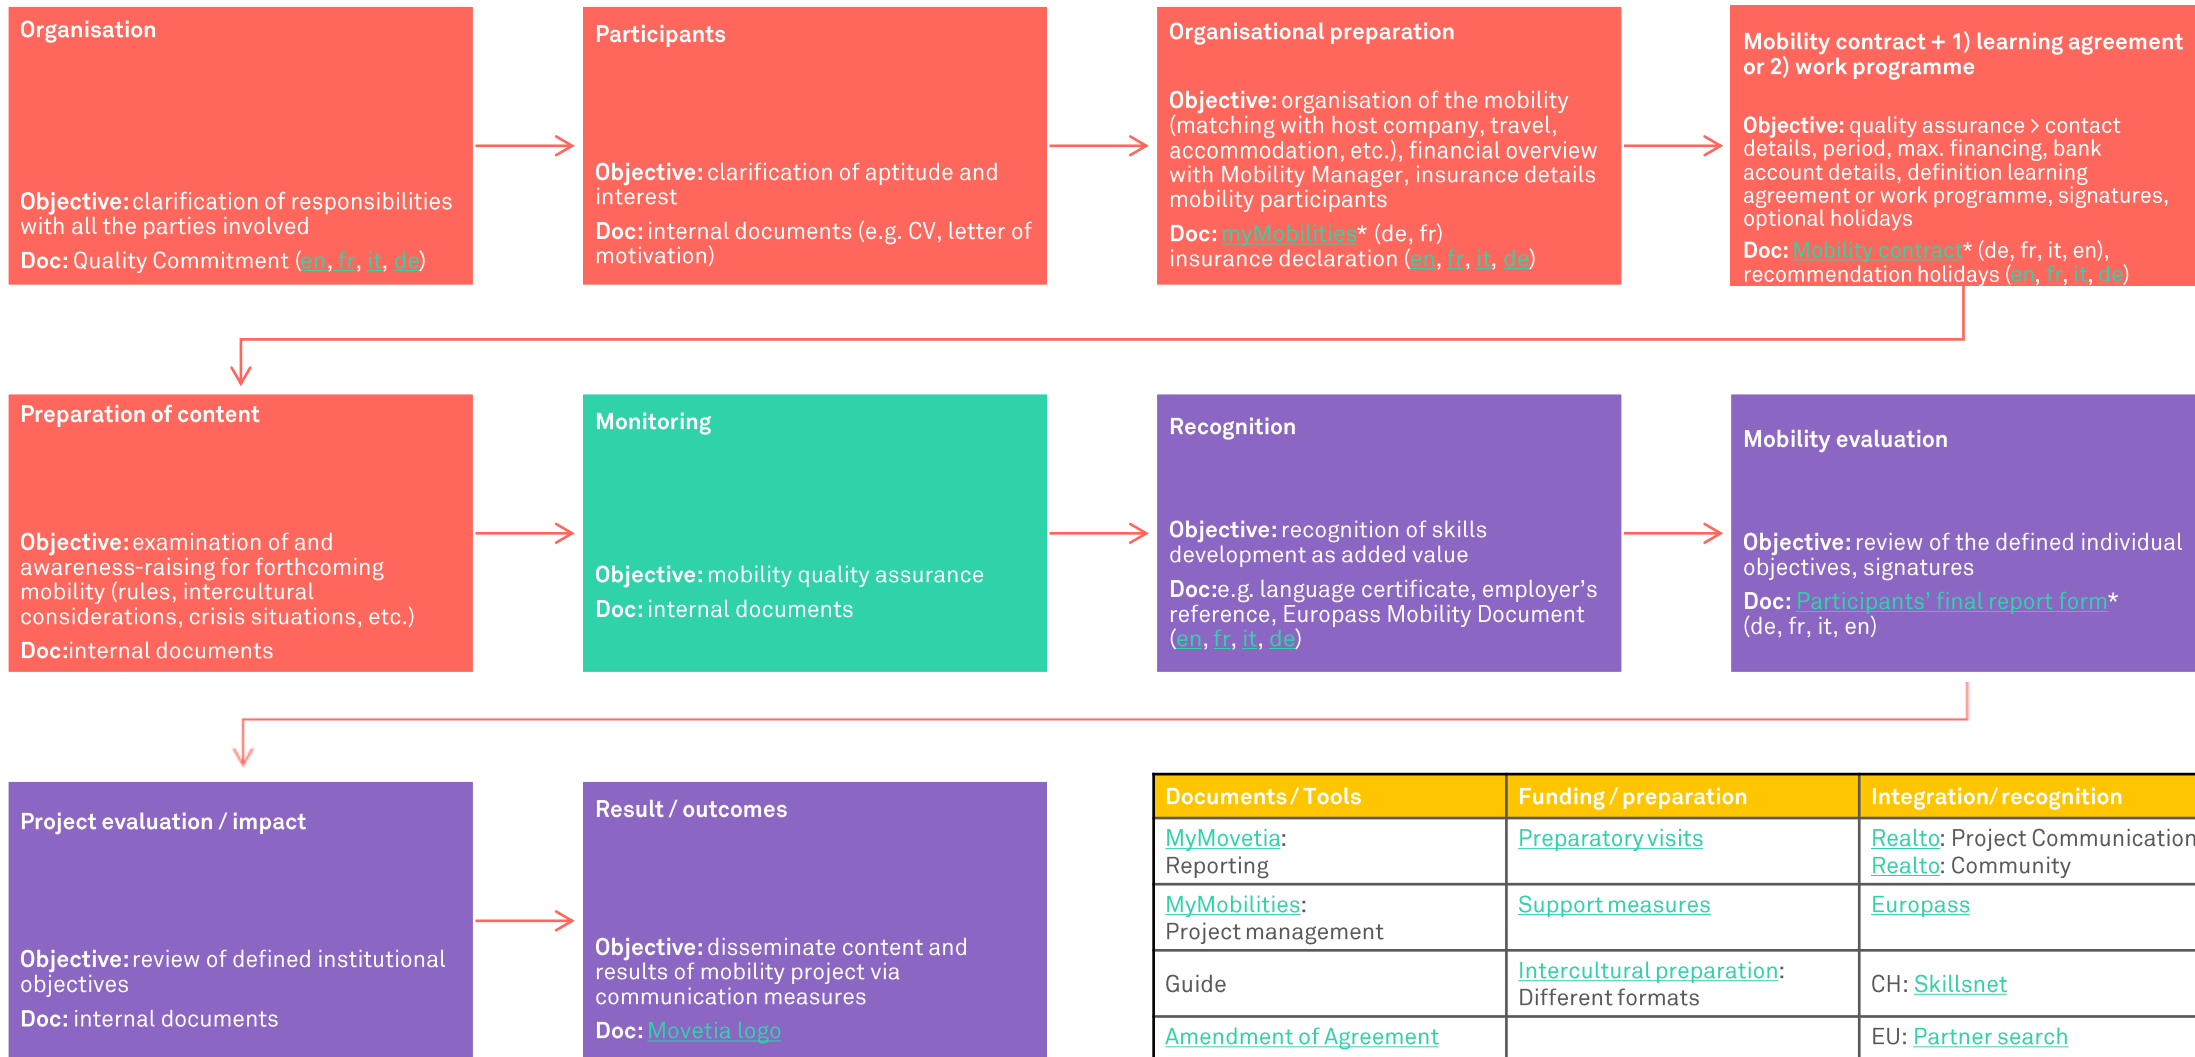

# Project management (documents linked, click on language)

**Key**  
Red = before the mobility  
Green = during the mobility  
Purple = after the mobility  
\* = Mobility Documents