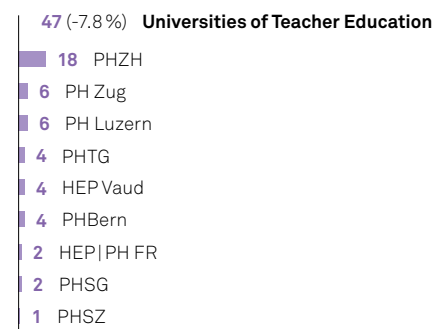

Host institutions (incoming mobility)

■ Studies
■ Traineeship

UNI Universities

- EPFL Ecole polytechnique fédérale de Lausanne
- ETHZ Eidg. Technische Hochschule Zürich
- Uni Basel Universität Basel
- Uni Bern Universität Bern
- UniFR Universität Freiburg
- UNIGE Université de Genève
- Uni Luzern Universität Luzern
- UNIL Université de Lausanne
- UniNE Université de Neuchâtel
- Uni St.Gallen Universität St.Gallen
- USI Università della Svizzera italiana
- UZH Universität Zürich

UAS Universities of Applied Sciences

- BFH Berner Fachhochschule
- FHNW Fachhochschule Nordwestschweiz
- FHO Fachhochschule Ostschweiz
- HES-SO Haute école spécialisée de Suisse occidentale
- HSLU Hochschule Luzern
- SUPSI Scuola universitaria professionale della Svizzera italiana
- ZHAW Zürcher Hochschule für Angewandte Wissenschaften
- ZHdK Zürcher Hochschule der Künste

UTE Universities of Teacher Education

- EHB Eidg. Hochschulinstitut für Berufsbildung
- HEP|PH FR Pädagogische Hochschule Freiburg
- HEP Vaud Haute école pédagogique du canton de Vaud
- HfH Interkantonale Hochschule für Heilpädagogik
- PHBern Pädagogische Hochschule Bern
- PHGR Pädagogische Hochschule Graubünden
- PH Luzern Pädagogische Hochschule Luzern
- PHSG Pädagogische Hochschule St.Gallen
- PHSZ Pädagogische Hochschule Schwyz
- PHTG Pädagogische Hochschule Thurgau
- PHZH Pädagogische Hochschule Zürich
- PH Zug Pädagogische Hochschule Zug

Colleges of Higher Education

- BZ Pflege Berner Bildungszentrum Pflege
- ESAMB École supérieure de soins ambulanciers
- F+F F+F Schule für Kunst und Design Zürich

Accredited institutions

- DFP Consorzio DFP - Divisione della formazione professionale
- STH Basel Staatsunabhängige Theologische Hochschule Basel
- THC Theologische Hochschule Chur