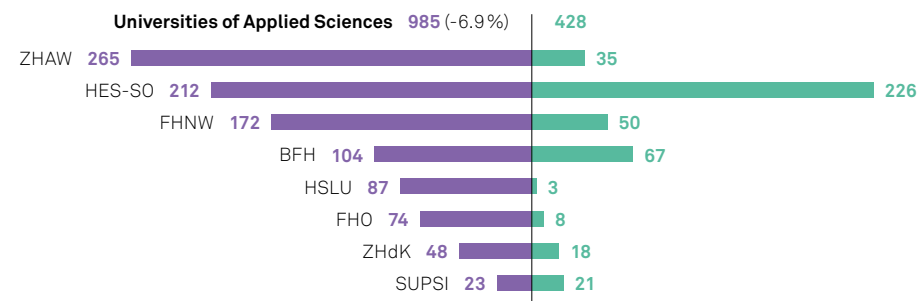

Sending institutions