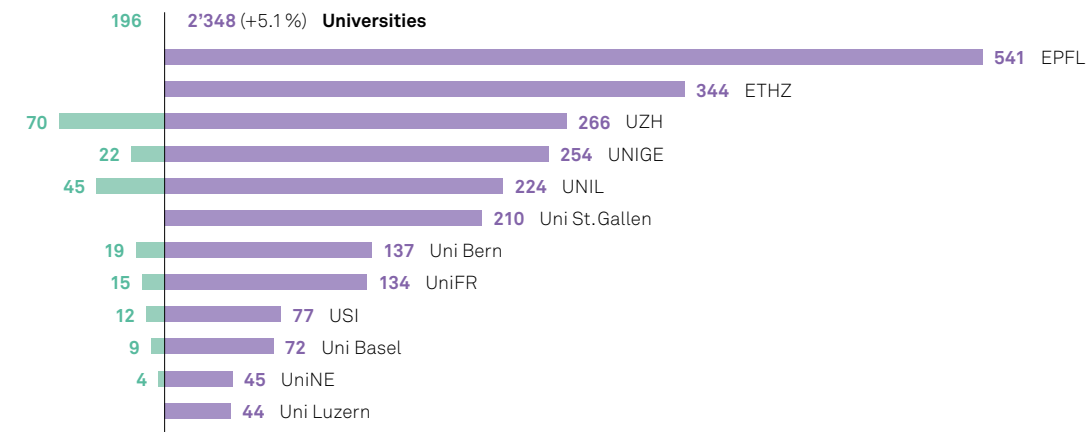

Host institutions (incoming mobility)

■ Studies
■ Traineeship

UNI Universities

- EPFL Ecole polytechnique fédérale de Lausanne
- ETHZ Eidg. Technische Hochschule Zürich
- Uni Basel Universität Basel
- Uni Bern Universität Bern
- UniFR Universität Freiburg
- UNIGE Université de Genève
- Uni Luzern Universität Luzern
- UNIL Université de Lausanne
- UniNE Université de Neuchâtel
- Uni St.Gallen Universität St.Gallen
- USI Università della Svizzera italiana
- UZH Universität Zürich

UAS Universities of Applied Sciences

- BFH Berner Fachhochschule
- FHNW Fachhochschule Nordwestschweiz
- FHO Fachhochschule Ostschweiz
- HES-SO Haute école spécialisée de Suisse occidentale
- HSLU Hochschule Luzern
- SUPSI Scuola universitaria professionale della Svizzera italiana
- ZHAW Zürcher Hochschule für Angewandte Wissenschaften
- ZHdK Zürcher Hochschule der Künste

UTE Universities of Teacher Education

- EHB Eidg. Hochschulinstitut für Berufsbildung
- HEP|PH FR Pädagogische Hochschule Freiburg
- HEP Vaud Haute école pédagogique du canton de Vaud
- HfH Interkantonale Hochschule für Heilpädagogik
- PHBern Pädagogische Hochschule Bern
- PHGR Pädagogische Hochschule Graubünden
- PH Luzern Pädagogische Hochschule Luzern
- PHSG Pädagogische Hochschule St.Gallen
- PHSZ Pädagogische Hochschule Schwyz
- PHTG Pädagogische Hochschule Thurgau
- PHZH Pädagogische Hochschule Zürich
- PH Zug Pädagogische Hochschule Zug

Colleges of Higher Education

- BZ Pflege Berner Bildungszentrum Pflege
- ESAMB École supérieure de soins ambulanciers
- F+F F+F Schule für Kunst und Design Zürich

Accredited institutions

- DFP Consorzio DFP - Divisione della formazione professionale
- STH Basel Staatsunabhängige Theologische Hochschule Basel
- THC Theologische Hochschule Chur