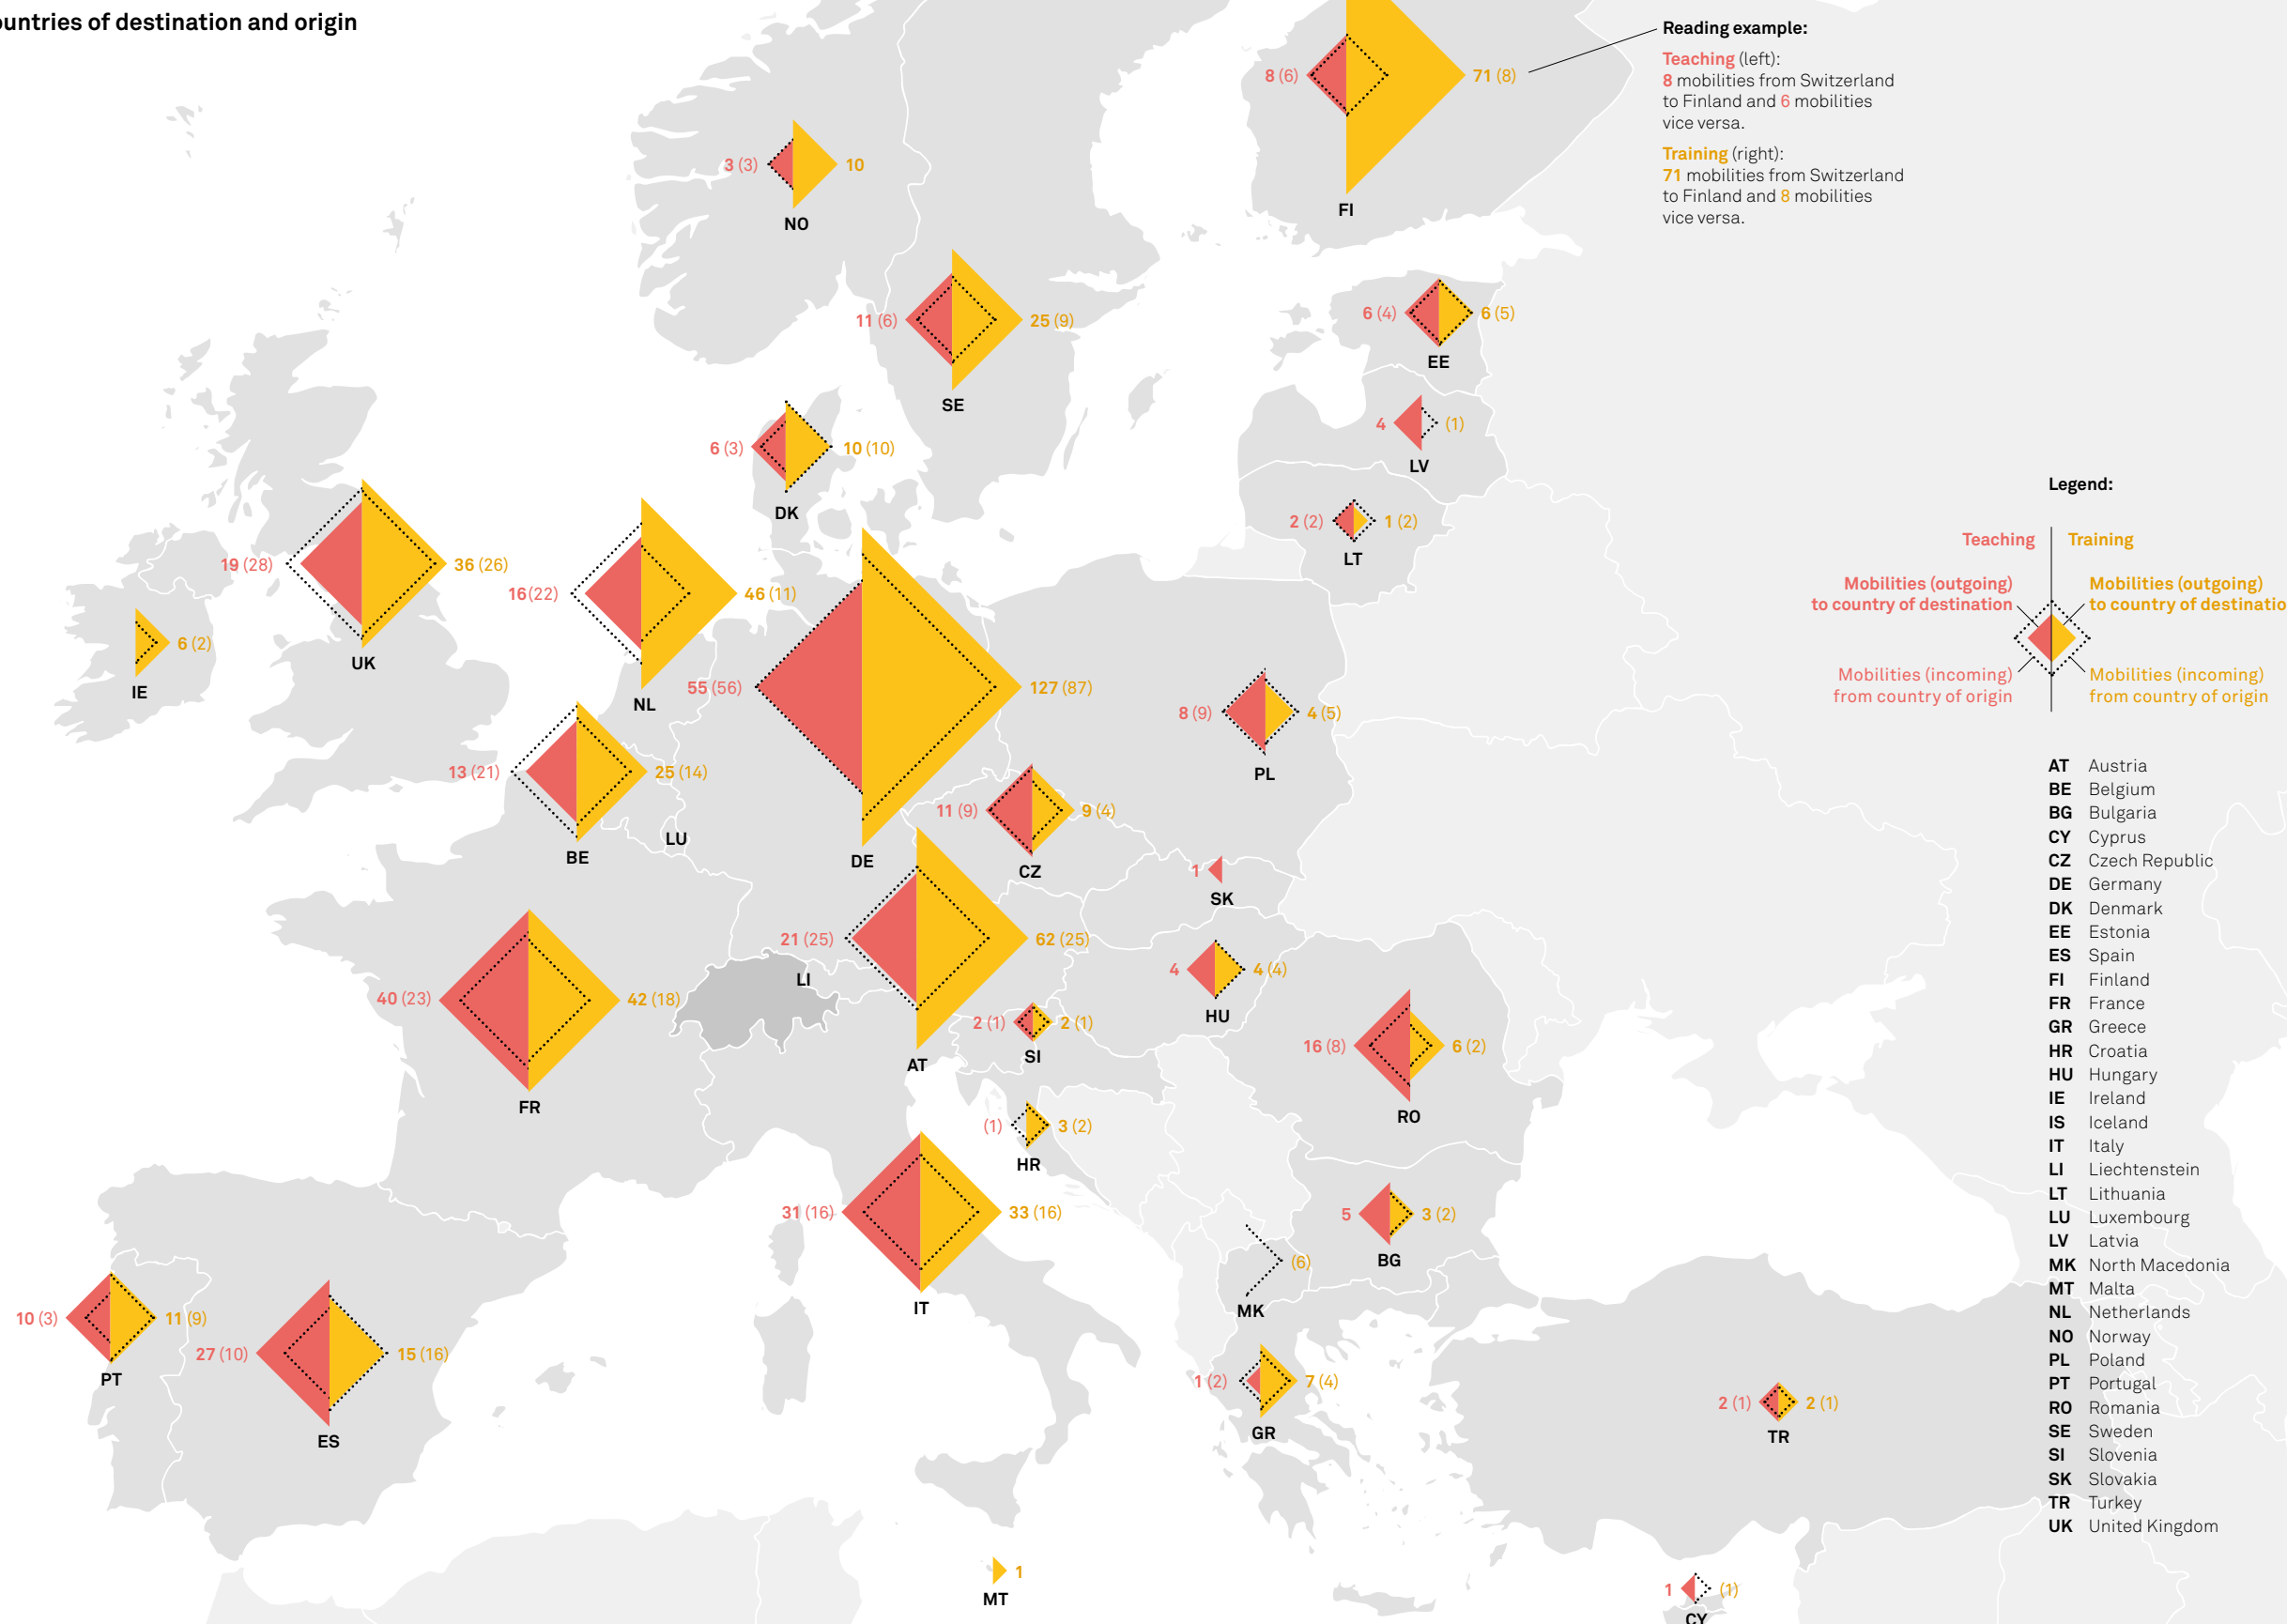

### Countries of destination and origin

**Reading example:**  
**Studies** (left):  
 140 mobilities from Switzerland to Finland and 95 mobilities vice versa.  
**Traineeship** (right):  
 5 mobilities from Switzerland to Finland and 4 mobilities vice versa.

### Colleges of Higher Education

- BZ Pflege** Berner Bildungszentrum Pflege
- ESAMB** École supérieure de soins ambulanciers
- F+F** F+F Schule für Kunst und Design Zürich

Reading example:

**Teaching** (left):  
8 mobilities from Switzerland to Finland and 6 mobilities vice versa.

**Training** (right):  
71 mobilities from Switzerland to Finland and 8 mobilities vice versa.