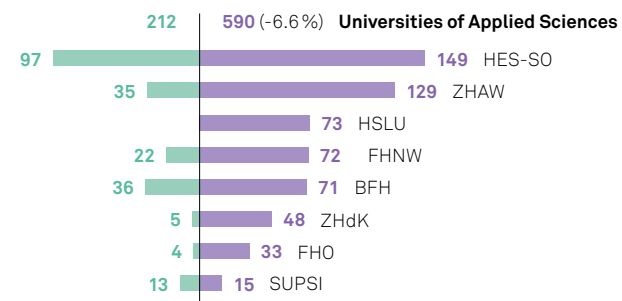

Host institutions (incoming mobility)

■ Studies
■ Traineeship

UNI Universities

- EPFL Ecole polytechnique fédérale de Lausanne
- ETHZ Eidg. Technische Hochschule Zürich
- Uni Basel Universität Basel
- Uni Bern Universität Bern
- UniFR Universität Freiburg
- UNIGE Université de Genève
- Uni Luzern Universität Luzern
- UNIL Université de Lausanne
- UniNE Université de Neuchâtel
- Uni St.Gallen Universität St.Gallen
- USI Università della Svizzera italiana
- UZH Universität Zürich

UAS Universities of Applied Sciences

- BFH Berner Fachhochschule
- FHNW Fachhochschule Nordwestschweiz
- FHO Fachhochschule Ostschweiz
- HES-SO Haute école spécialisée de Suisse occidentale
- HSLU Hochschule Luzern
- SUPSI Scuola universitaria professionale della Svizzera italiana
- ZHAW Zürcher Hochschule für Angewandte Wissenschaften
- ZHdK Zürcher Hochschule der Künste

UTE Universities of Teacher Education

- EHB Eidg. Hochschulinstitut für Berufsbildung
- HEP|PH FR Pädagogische Hochschule Freiburg
- HEP Vaud Haute école pédagogique du canton de Vaud
- HfH Interkantonale Hochschule für Heilpädagogik
- PHBern Pädagogische Hochschule Bern
- PHGR Pädagogische Hochschule Graubünden
- PH Luzern Pädagogische Hochschule Luzern
- PHSG Pädagogische Hochschule St.Gallen
- PHSZ Pädagogische Hochschule Schwyz
- PHTG Pädagogische Hochschule Thurgau
- PHZH Pädagogische Hochschule Zürich
- PH Zug Pädagogische Hochschule Zug

Colleges of Higher Education

- BZ Pflege Berner Bildungszentrum Pflege
- ESAMB École supérieure de soins ambulanciers
- F+F F+F Schule für Kunst und Design Zürich

Accredited institutions

- DFP Consorzio DFP - Divisione della formazione professionale
- STH Basel Staatsunabhängige Theologische Hochschule Basel
- THC Theologische Hochschule Chur