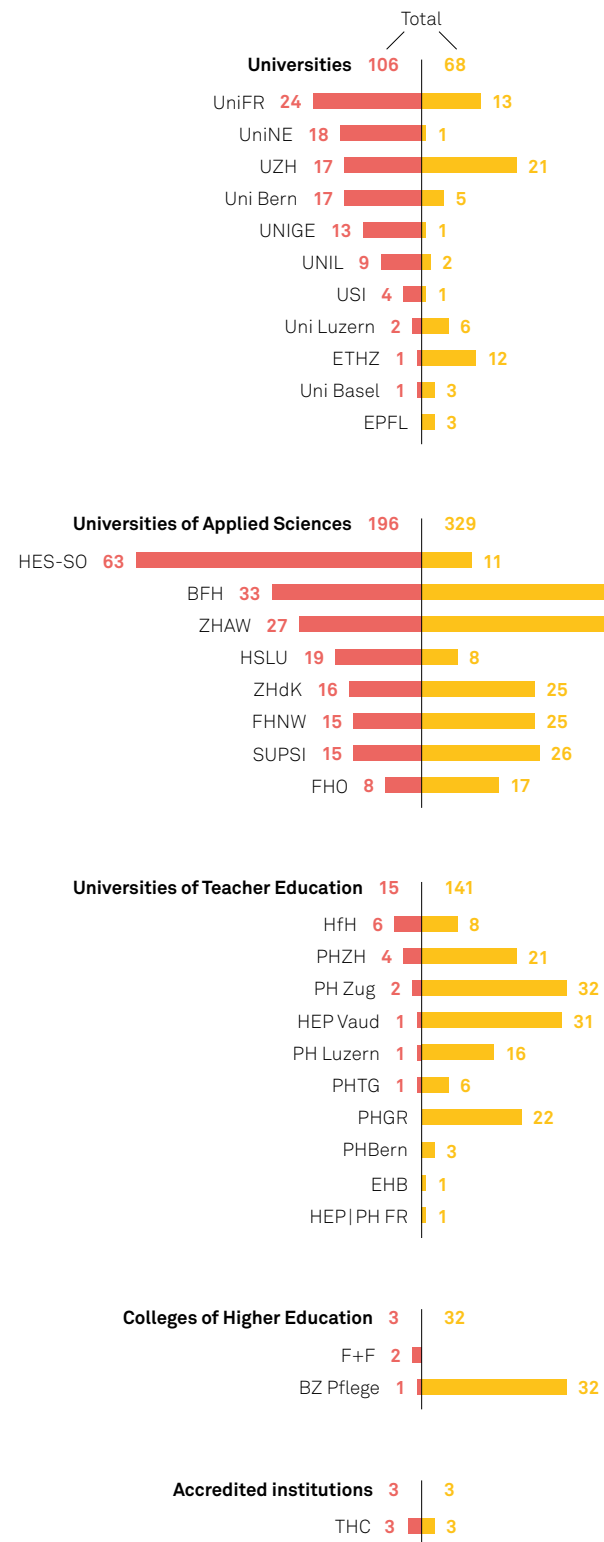

Staff mobility

Sending institutions