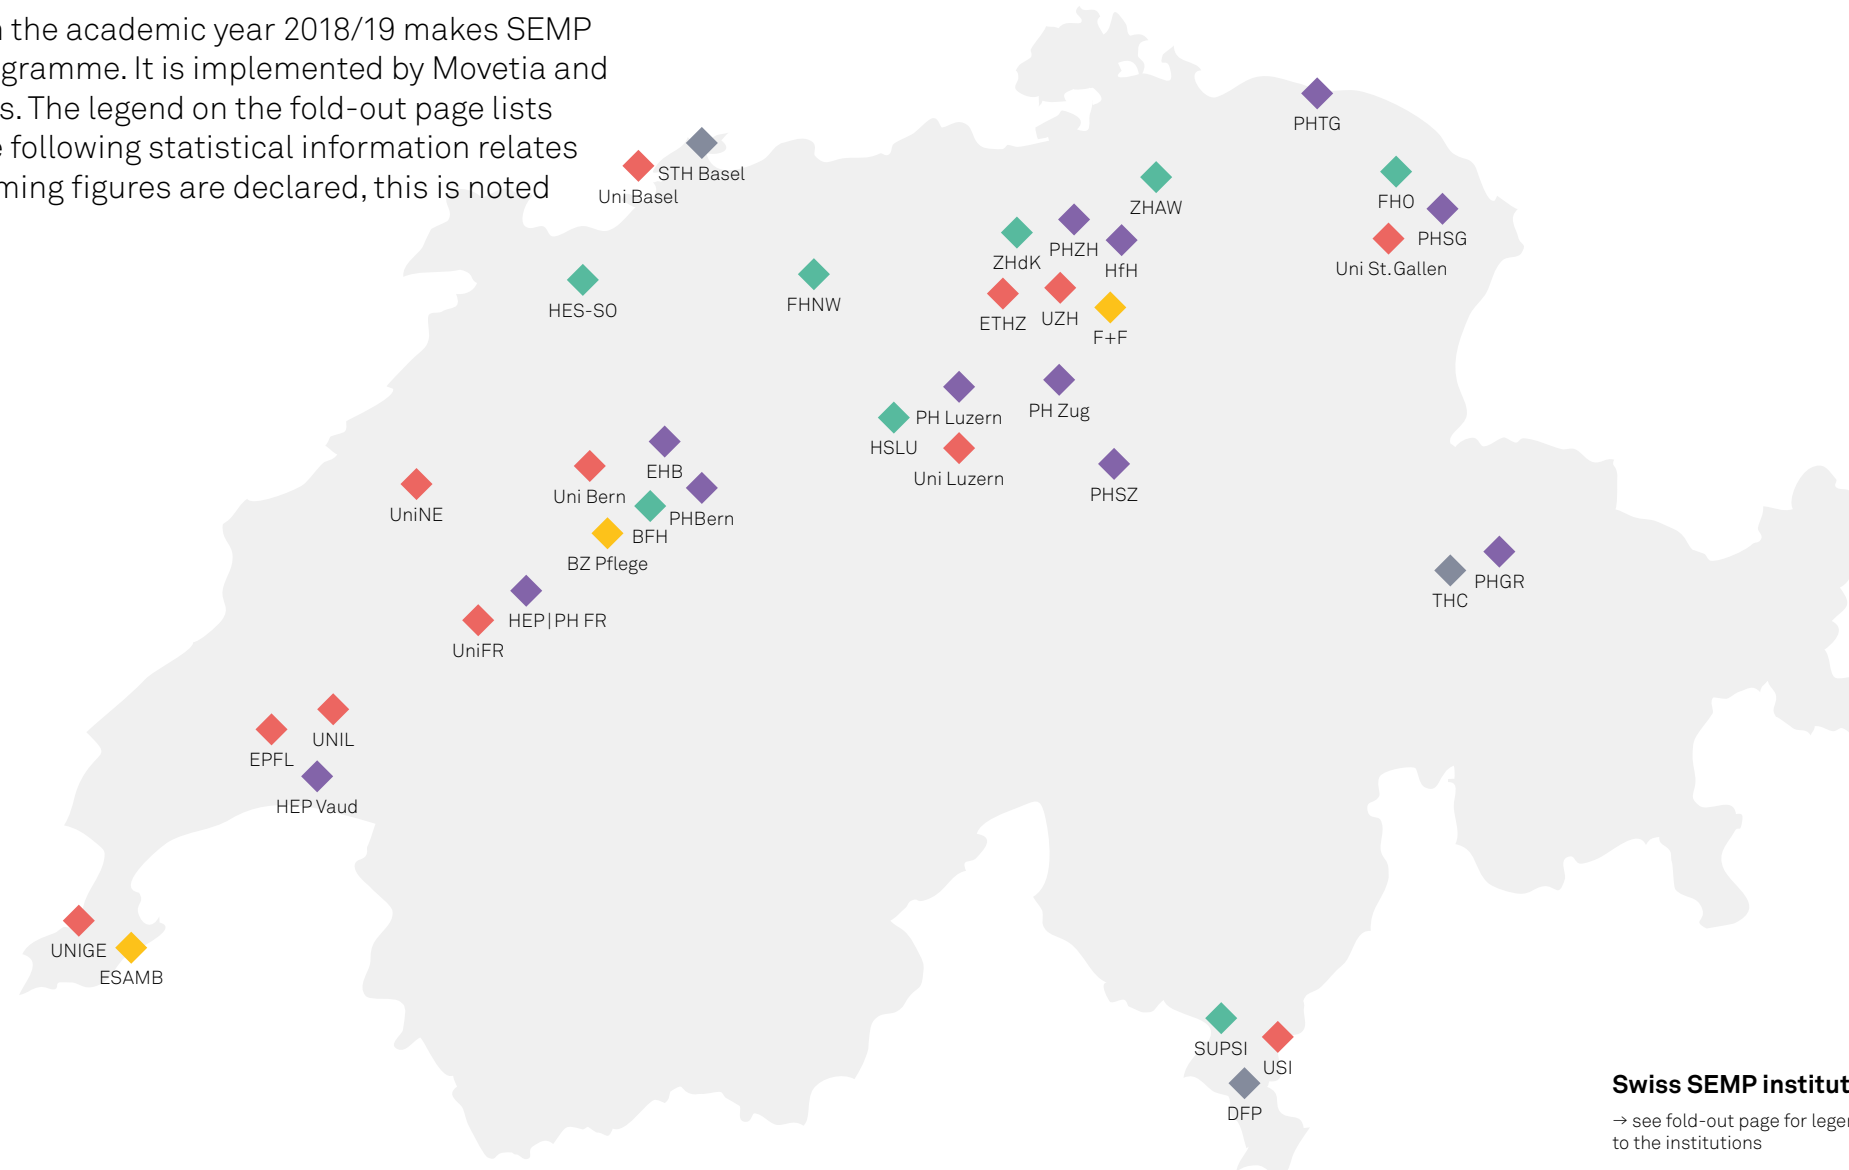

# Swiss-European Mobility Programme

The mobility programme within the Swiss Programme to Erasmus+ designed for the higher education level is called the Swiss-European Mobility Programme. SEMP offers Swiss universities and colleges of higher education the opportunity to sponsor students, lecturers and staff for stays abroad in one of 33 European Erasmus+ Programme Countries (outgoing mobility). If students or higher education institution staff come to Switzerland from abroad, they are also supported by SEMP as 'incomings'. This practice guarantees exchange based on reciprocity between institutions of higher education.

The budget of CHF 19.7 million in the academic year 2018/19 makes SEMP the leading national mobility programme. It is implemented by Movetia and 38 Swiss educational institutions. The legend on the fold-out page lists all participating institutions. The following statistical information relates to outgoing mobility. Where incoming figures are declared, this is noted accordingly.

12  
Universities

12  
Universities of Teacher Education

8  
Universities of Applied Sciences

3  
Colleges of Higher Education

3  
Accredited institutions

### Countries of destination and origin

**Reading example:**  
**Studies** (left):  
 140 mobilities from Switzerland to Finland and 95 mobilities vice versa.  
**Traineeship** (right):  
 5 mobilities from Switzerland to Finland and 4 mobilities vice versa.