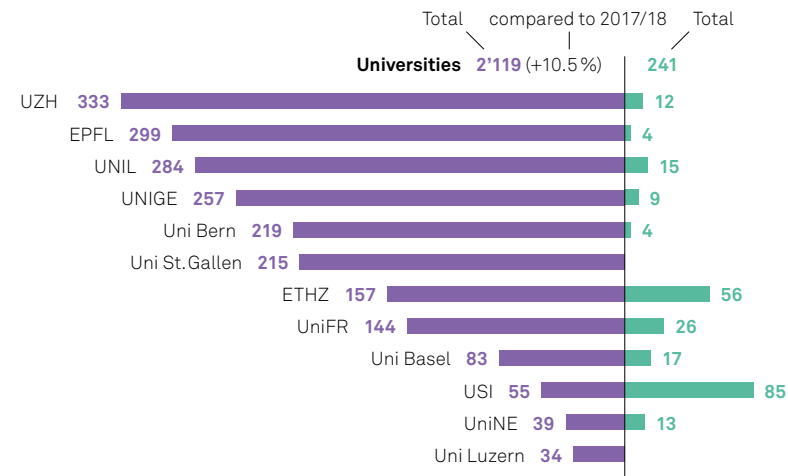

Sending institutions