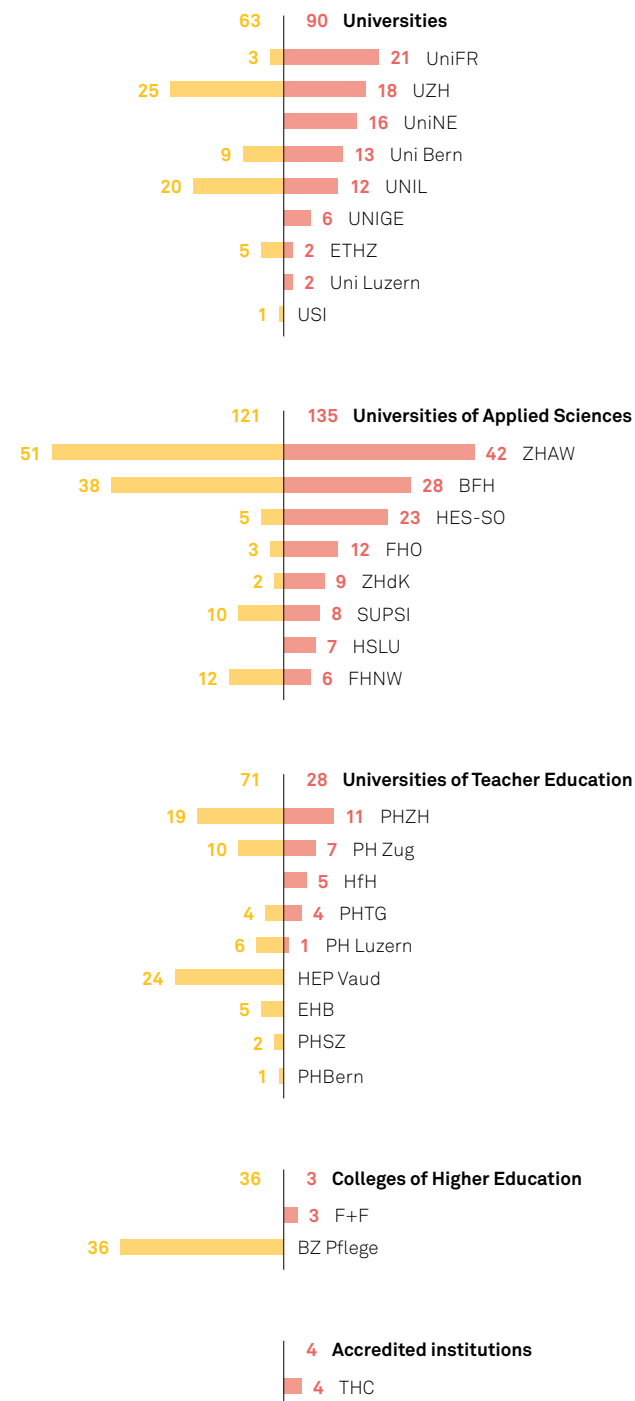

Host institutions (incoming mobility)

■ Teaching
■ Training

Swiss SEMP institutions

UNI Universities

- **EPFL** Ecole polytechnique fédérale de Lausanne
- **ETHZ** Eidg. Technische Hochschule Zürich
- **Uni Basel** Universität Basel
- **Uni Bern** Universität Bern
- **UniFR** Universität Freiburg
- **UNIGE** Université de Genève
- **Uni Luzern** Universität Luzern
- **UNIL** Université de Lausanne
- **UniNE** Université de Neuchâtel
- **Uni St.Gallen** Universität St.Gallen
- **USI** Università della Svizzera italiana
- **UZH** Universität Zürich

UAS Universities of Applied Sciences

- **BFH** Berner Fachhochschule
- **FHNW** Fachhochschule Nordwestschweiz
- **FHO** Fachhochschule Ostschweiz
- **HES-SO** Haute école spécialisée de Suisse occidentale
- **HSLU** Hochschule Luzern
- **SUPSI** Scuola universitaria professionale della Svizzera italiana
- **ZHAW** Zürcher Hochschule für Angewandte Wissenschaften
- **ZHdK** Zürcher Hochschule der Künste

UTE Universities of Teacher Education

- **EHB** Eidg. Hochschulinstitut für Berufsbildung
- **HEP|PH FR** Pädagogische Hochschule Freiburg
- **HEP Vaud** Haute école pédagogique du canton de Vaud
- **HfH** Interkantonale Hochschule für Heilpädagogik
- **PHBern** Pädagogische Hochschule Bern
- **PHGR** Pädagogische Hochschule Graubünden
- **PH Luzern** Pädagogische Hochschule Luzern
- **PHSG** Pädagogische Hochschule St.Gallen
- **PHSZ** Pädagogische Hochschule Schwyz
- **PHTG** Pädagogische Hochschule Thurgau
- **PHZH** Pädagogische Hochschule Zürich
- **PH Zug** Pädagogische Hochschule Zug

Colleges of Higher Education

- **BZ Pflege** Berner Bildungszentrum Pflege
- **ESAMB** École supérieure de soins ambulanciers
- **F+F** F+F Schule für Kunst und Design Zürich

Accredited institutions

- **DFP** Consorzio DFP - Divisione della formazione professionale
- **STH Basel** Staatsunabhängige Theologische Hochschule Basel
- **THC** Theologische Hochschule Chur