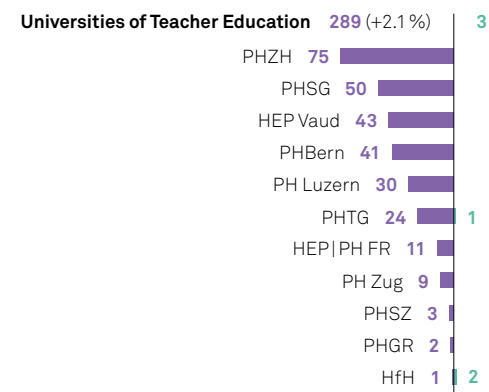

Sending institutions