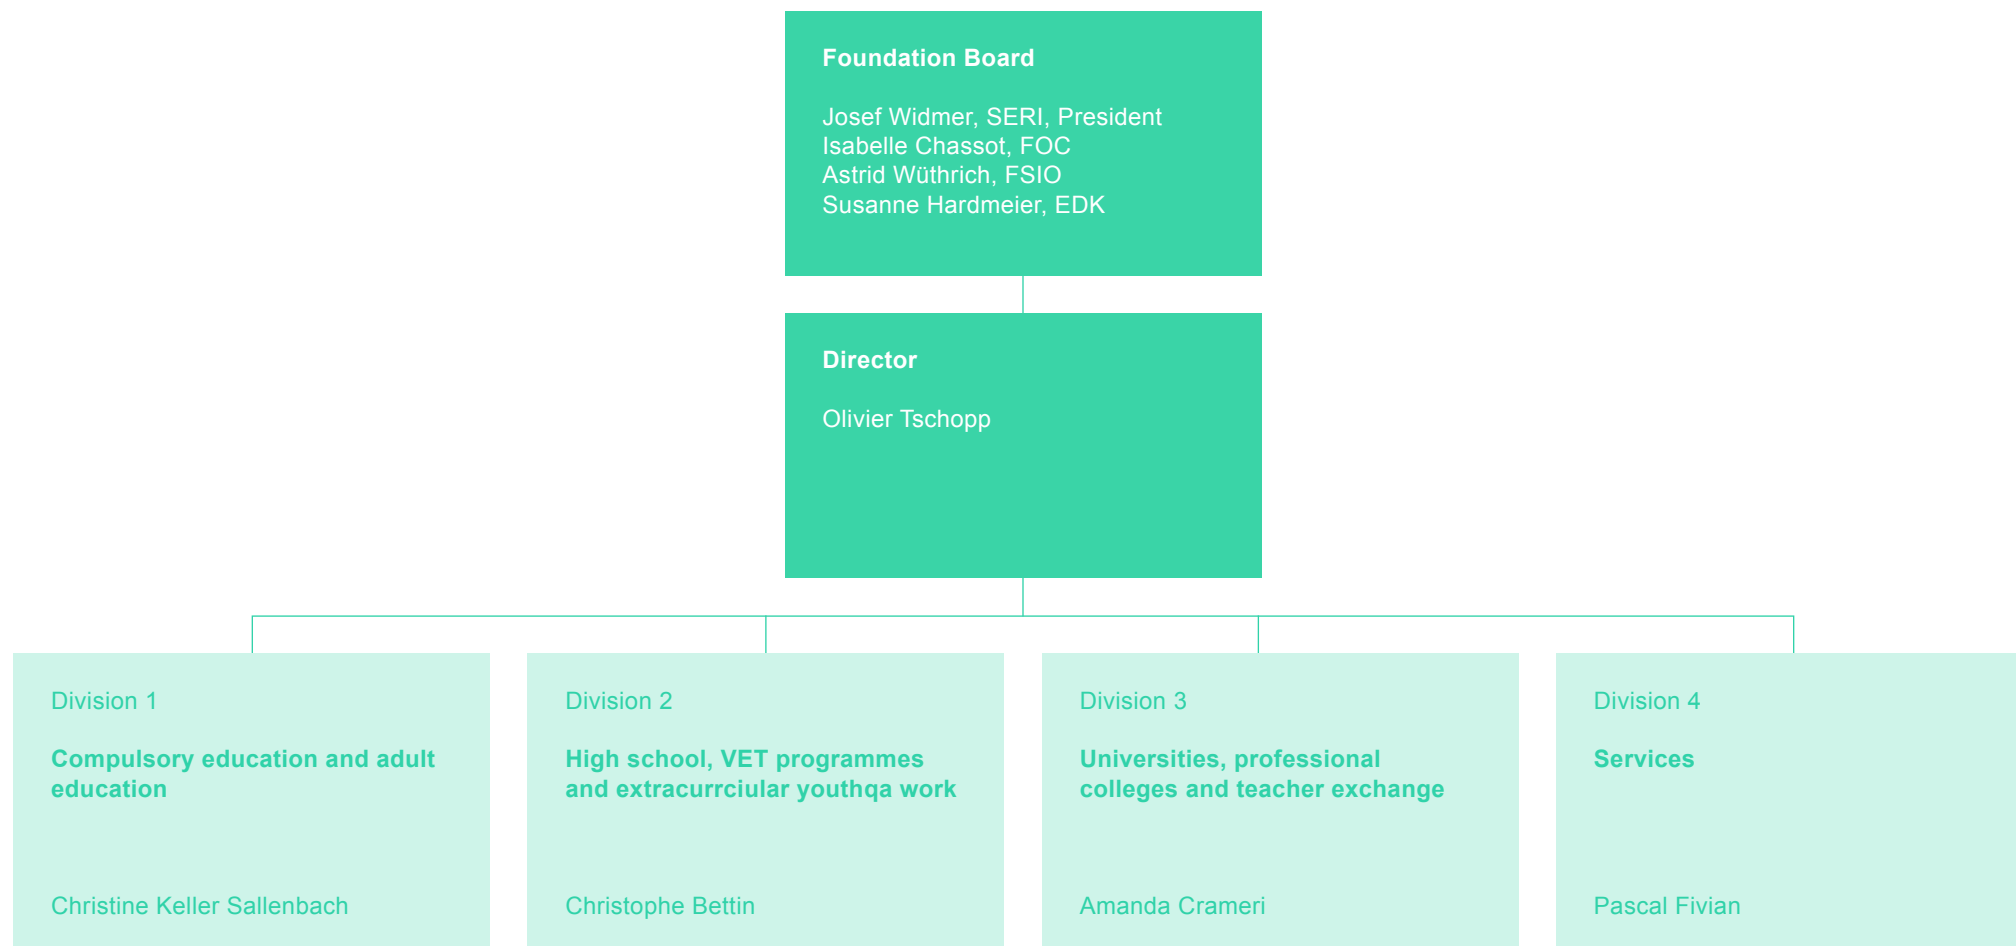

# Movetia

## Organisational chart

SERI = State Secretariat for Education, Research and Innovation  
FOC = Federal Office of Culture  
FSIO = Federal Social Insurance Office  
EDK = Swiss Conference of Cantonal Ministers of Education