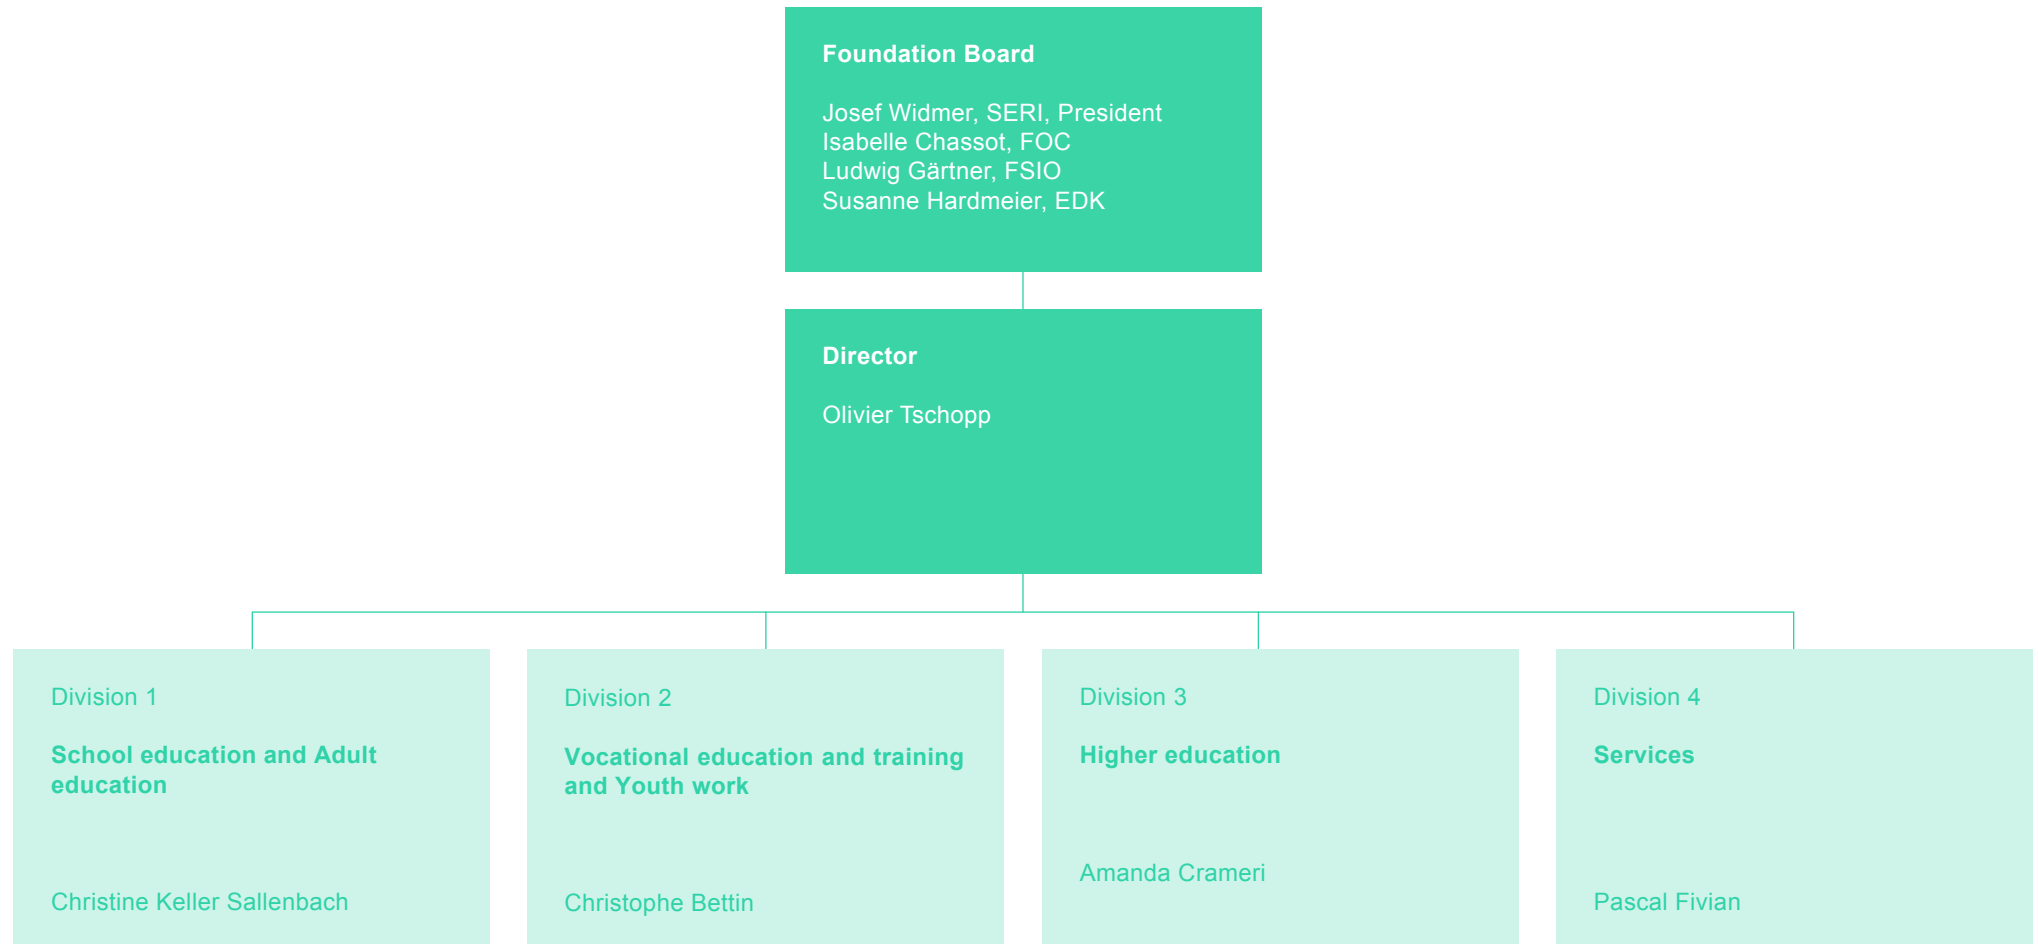

Movetia

Organisational chart

SERI = State Secretariat for Education, Research and Innovation
FOC = Federal Office of Culture
FSIO = Federal Social Insurance Office
EDK = Swiss Conference of Cantonal Ministers of Education